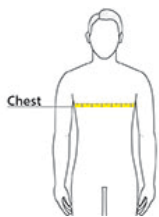

Sport-Tek® PosiCharge® Competitor™ Rev Tank. ST551

PRODUCT MEASUREMENTS

	XS	S	M	L	XL	2XL	3XL	4XL
Body Length at Back	27	28	29	30	31	32	32 1/2	33
Chest	17 1/8	18 5/8	20 1/8	21 5/8	23 1/8	24 5/8	26 5/8	28 5/8

Body Length at Back: Measured from high point shoulder to finished hem at back.

Chest: Measured across the chest one inch below armhole when laid flat.

SIZE CHARTS

	XS	S	M	L	XL	2XL	3XL	4XL
Chest	32-34	35-37	38-40	41-43	44-46	47-49	50-53	54-57

HOW TO MEASURE

CHEST

Measure under the arm and around the fullest part of the chest with arms down, keeping tape horizontal.

SPEC SHEET + MEASUREMENTS

Sport-Tek® PosiCharge® Competitor™ Rev Tank. ST551

COLORS